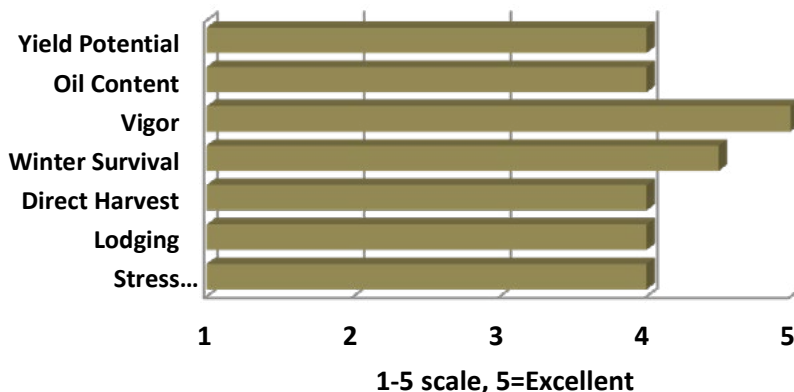

STAR 915W ROUNDUP READY® Spring Canola

Premium Contracts Available:

- High yielding RR winter canola variety
- Medium season maturity
- Excellent emergence and early vigor
- Uniform crop canopy with excellent winter hardiness
- SURT tolerant to long-residual Sulfonylurea Herbicide

Product Characteristics and Data

Type: Open Pollinated

Crown Position: Very tight to the soil

Blackleg Rating: Moderately Susceptible

Seeds/lb: ~ 110,000-120,000

Plant Height: ~ 46"

For More Information, Contact